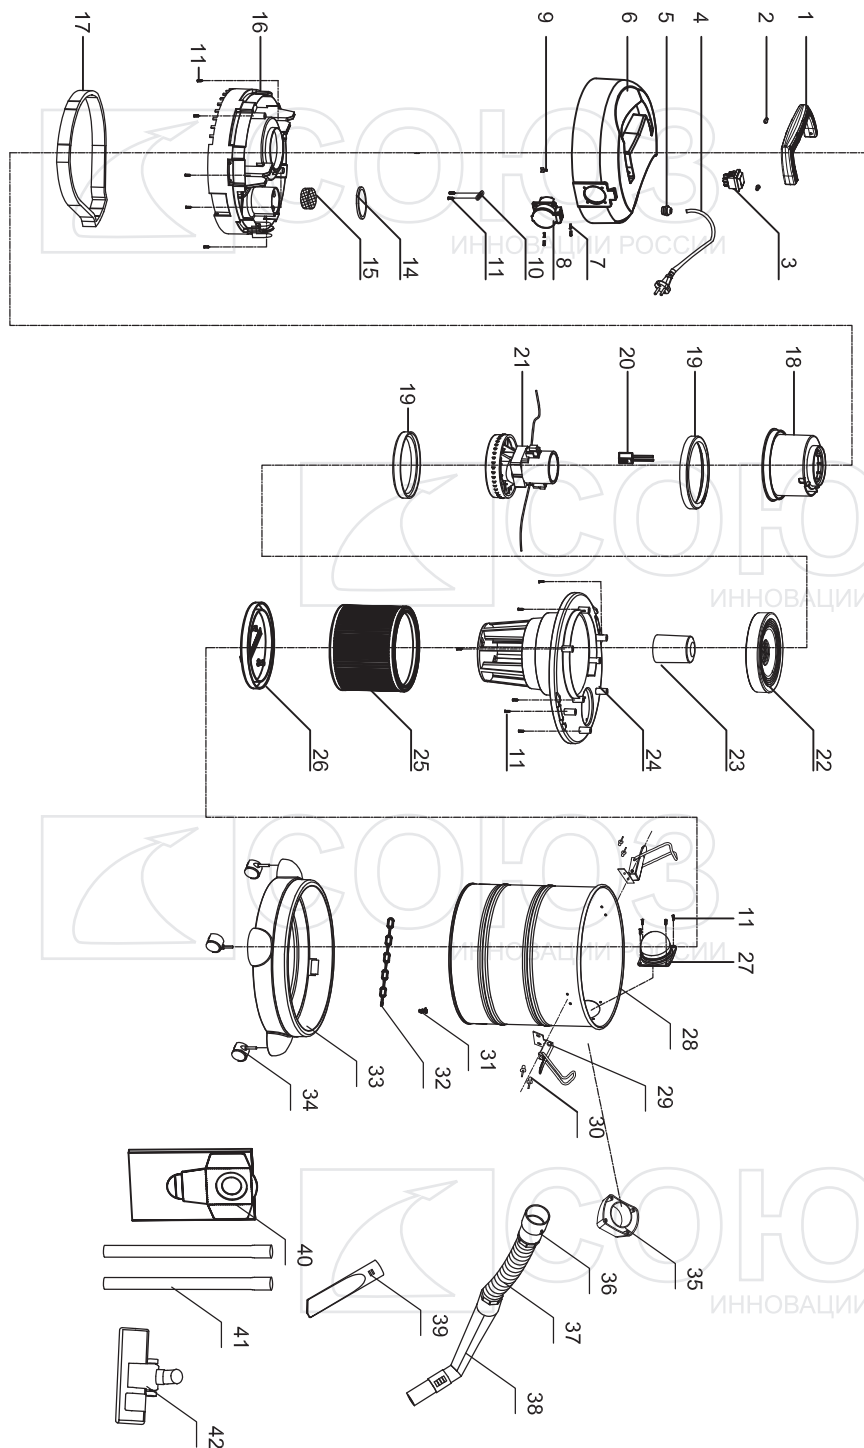

ПСС-7320

NO.	DESCRIPTION	NO.	DESCRIPTION
1	HANDLE	23	WATER VALVE
2	HANDLE PIN	24	MOTOR BASE
3	SWITCH	25	HEPA FILTER
4	PLUG & CABLE	26	HEPA FILTER COVER
5	CABEL SLEEVE	27	INTERNAL CONNECTOR
6	TOP COVER	28	CONTAINER
7	TAPPING SCREW	29	LOCK
8	POWER SOCKET	30	RIVET
9	INSERT PIECE	31	SCREW
10	CABLE CLAMP	32	STEEL CHAIN
11	TAPPING SCREW	33	BASE
14	O RING	34	WHEEL
15	CIRCLE FILTER	35	OUT CONNECTOR
16	MIDDLE COVER	36	HOSE CONNECTOR
17	SPONGE FILTER	37	HOSE
18	MOTOR COVER	38	BENDING TUBE
19	CIRCLE DAMPING	39	FLAT NOZZLE
20	CAPACITOR	40	PAPER BAG
21	MOTOR ASSEMBLY	41	PLASTIC TUBE
22	MOTOR HOLDER	42	FLOOR BRUSH